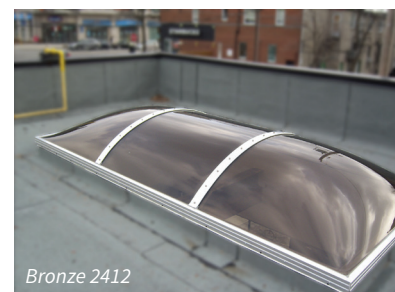

¹**U-Factor:** measures how well a product prevents heat from escaping a home or building. U-Factor ratings generally fall between 0.20 & 1.20. The lower the value, the better a product is at keeping heat inside the building. This is typically important during the winter heating season in colder climates.

Glazing Options & Related Visible Light & Solar Heat Gain Transmittance

Glazing Options

All Artistic Skylights are available with either dome, pyramid, or flat glass glazing. Acrylic glazing is available in three colours:

1. **1. Clear** - recommended when maximum amount of light is desired.
2. **2. Bronze 2412** - transparent material used to reduce interior solar heat gain, control glare, and prevent bleaching of interior furnishings while permitting clear vision to exterior.
3. **3. White 2447** - translucent material used for light diffusion, reduced heat and glare, and privacy.

Related Visible Light & Solar Heat Gain Transmittance

Glazing	U-Value (Winter Nighttime)		VLT		SHGC	
	Dual Glaze	Triple Glaze	Dual Glaze	Triple Glaze	Dual Glaze	Triple Glaze
Clear	.70	.50	86%	81%	.77	.73
Bronze 2412	N/A	N/A	50%	45%	.48	.44
White 2447	N/A	N/A	48%	45%	.50	.46

* Values Based on glazing paired with clear glazing.
** Values from ASHRAE Handbook of fundamentals.
*** Material thickness not listed, assume .177"

Special Acrylic Colours

- A wide range of transparent and translucent acrylic colours are available upon request.
- Consult with Artistic Skylights for special acrylic colours.

255 Regina Rd.
Woodbridge, ON. L4L 8M3
Canada

Toll: 1.866.878.3663
Tel: 416.747.7233
Fax: 416.747.6630
www.artisticskylight.com

001-01-18